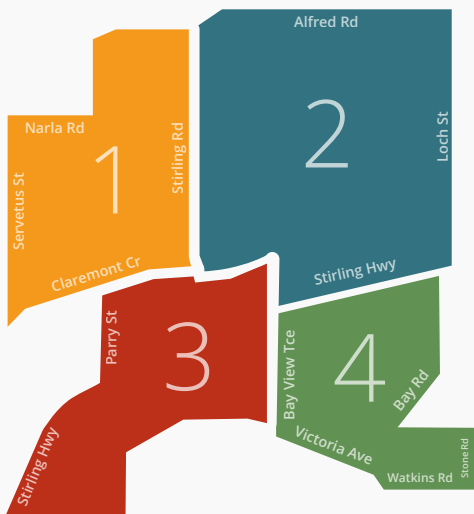

Town of Claremont Green & Bulk Waste Collections

AREA 1 Removed week beginning:
27 Jul 2020
28 Sep 2020
30 Nov 2020
25 Jan 2021
29 Mar 2021

AREA 2 Removed week beginning:
3 Aug 2020
5 Oct 2020
1 Dec 2020
1 Feb 2021
5 Apr 2021

AREA 3 Removed week beginning:
10 Aug 2020
12 Oct 2020
7 Dec 2020
8 Feb 2021
12 Apr 2021

AREA 4 Removed week beginning:
17 Aug 2020
19 Oct 2020
14 Dec 2020
15 Feb 2021
19 Apr 2020

- Bulk waste collection
- Green waste collection

Reminder: Please do not put bulk waste or green waste on your verge until the weekend before collection.

Please note: Bulk Verge Green Waste collections have changed from four collections to three collections due to the introduction of new green waste bins for eligible residents.