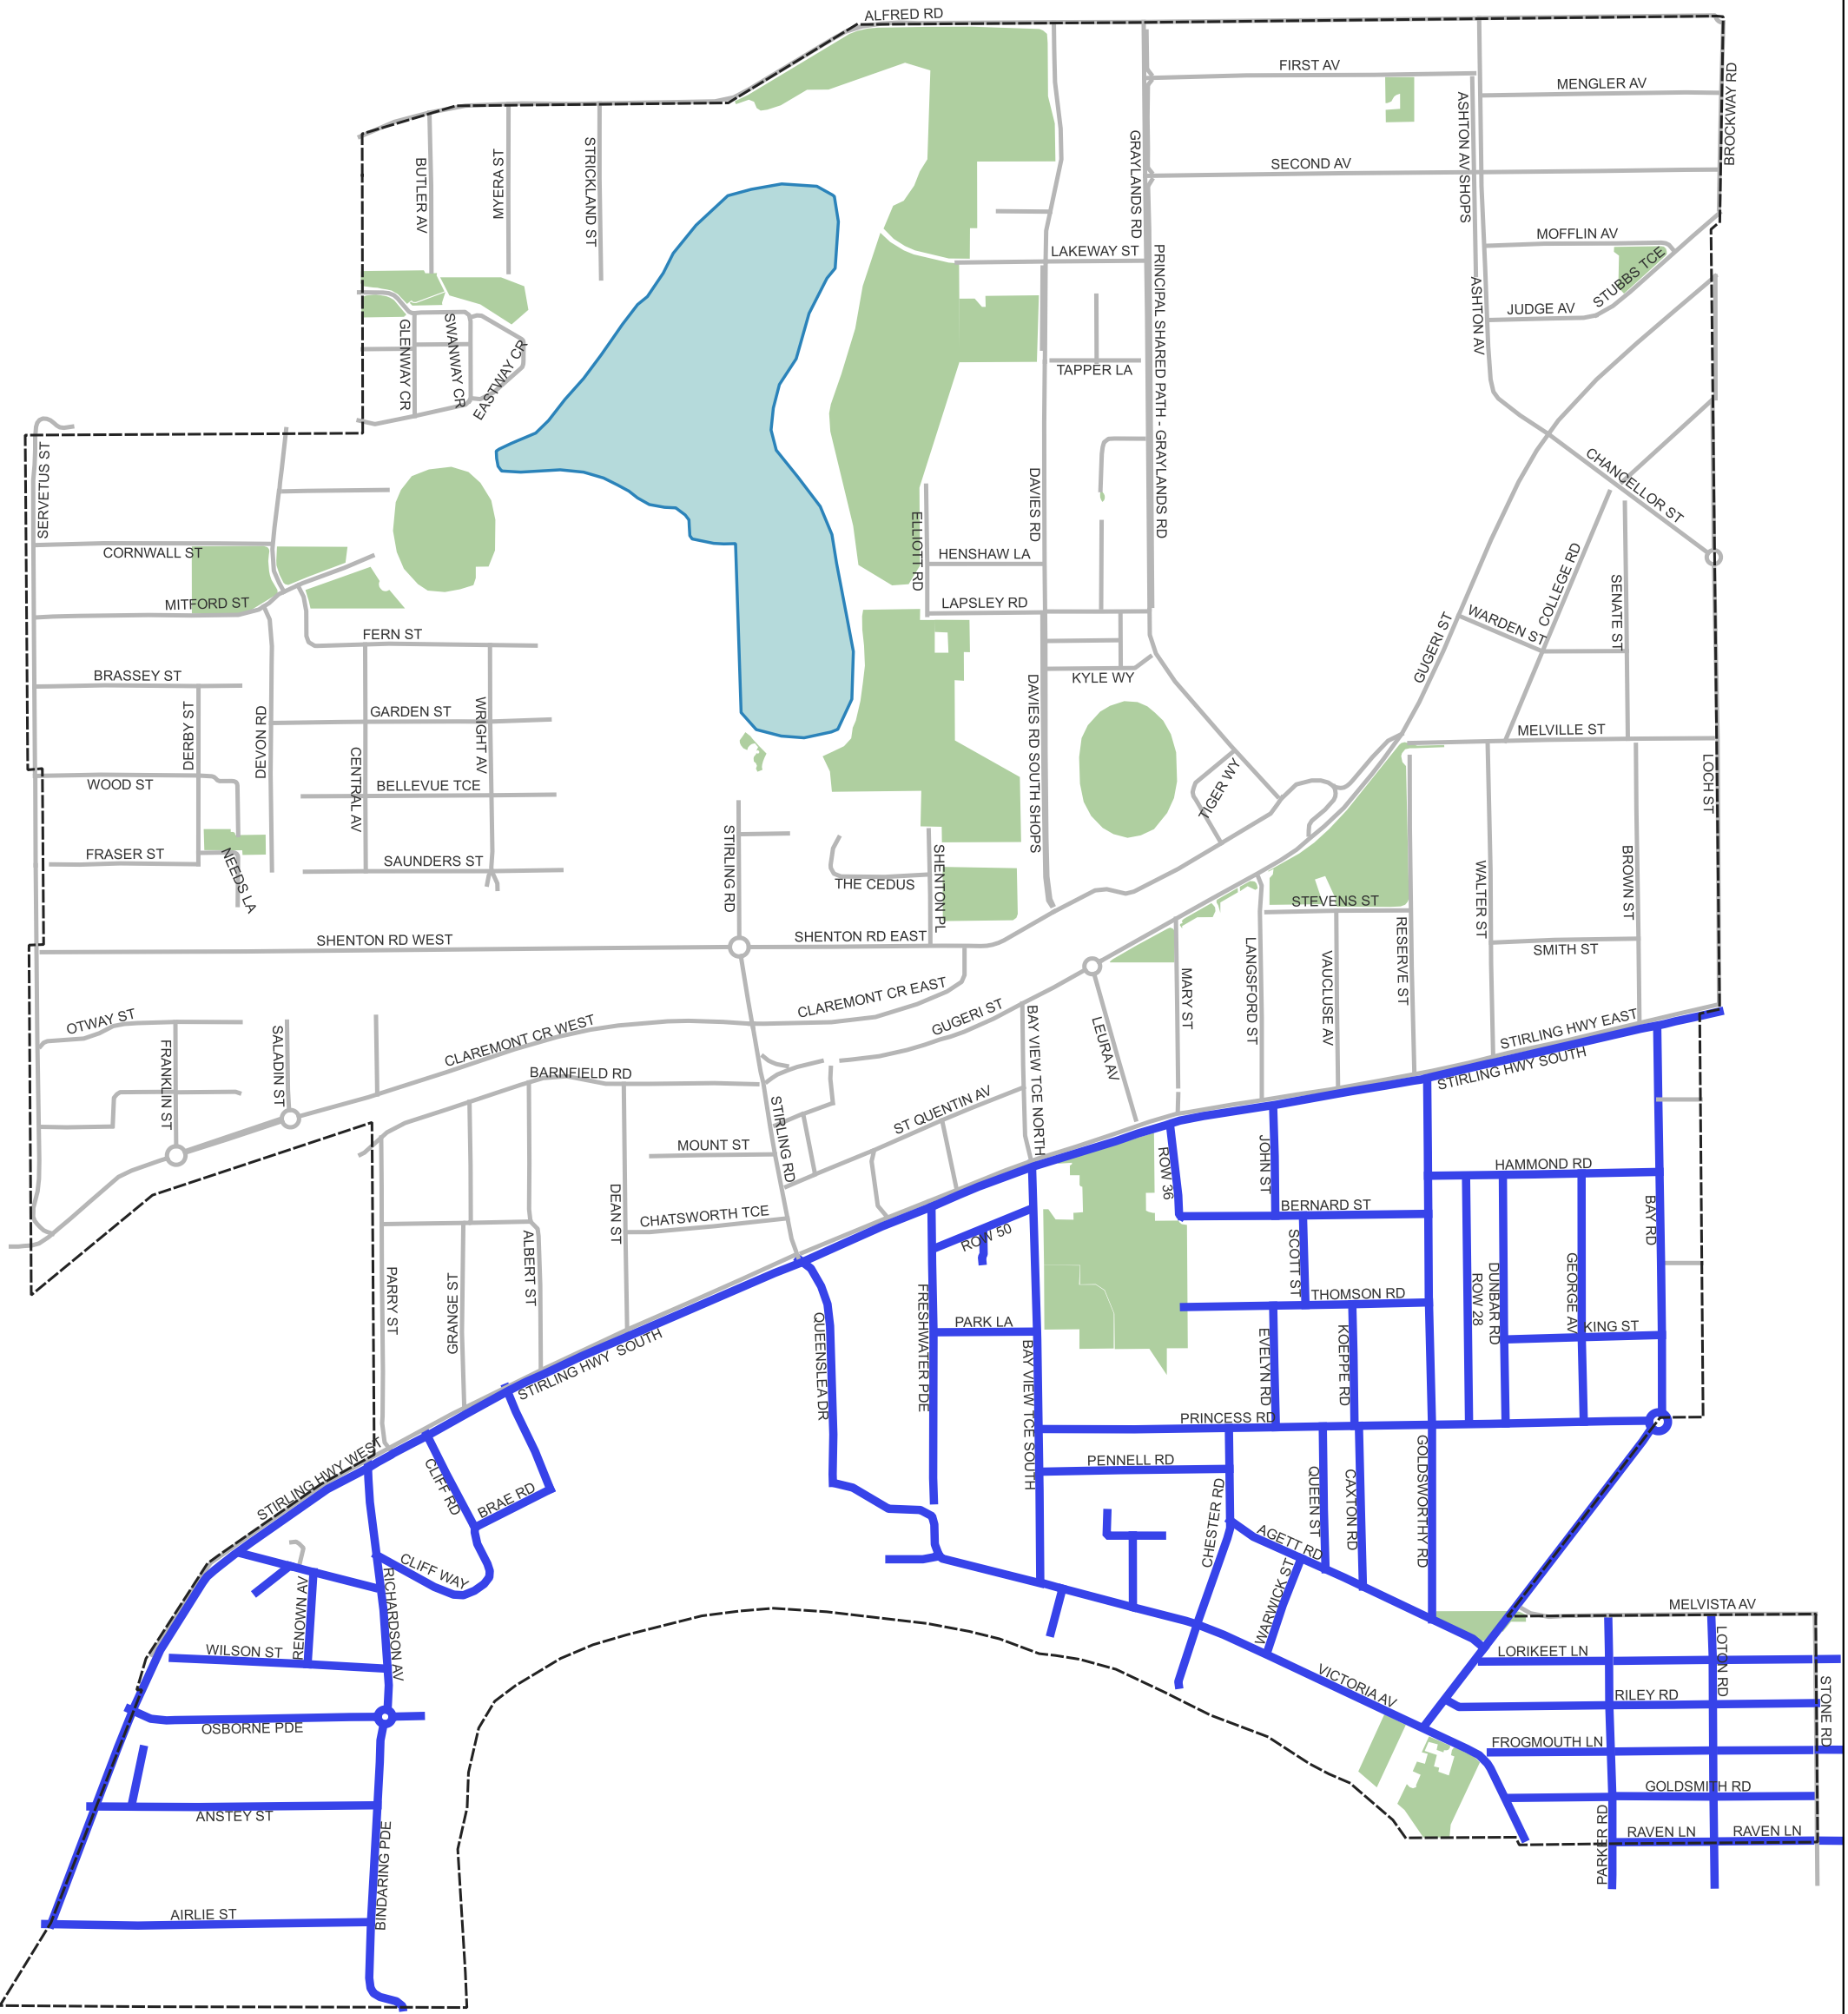

Leafy
 — Leafy Sweep Zone 1 - Tuesday
 — Leafy Sweep Zone 2 - Thursday

Legend

- East Ward Residential Streets - 1st Week
- High Debris - 1st Week

Legend

— South Ward - 2nd Week