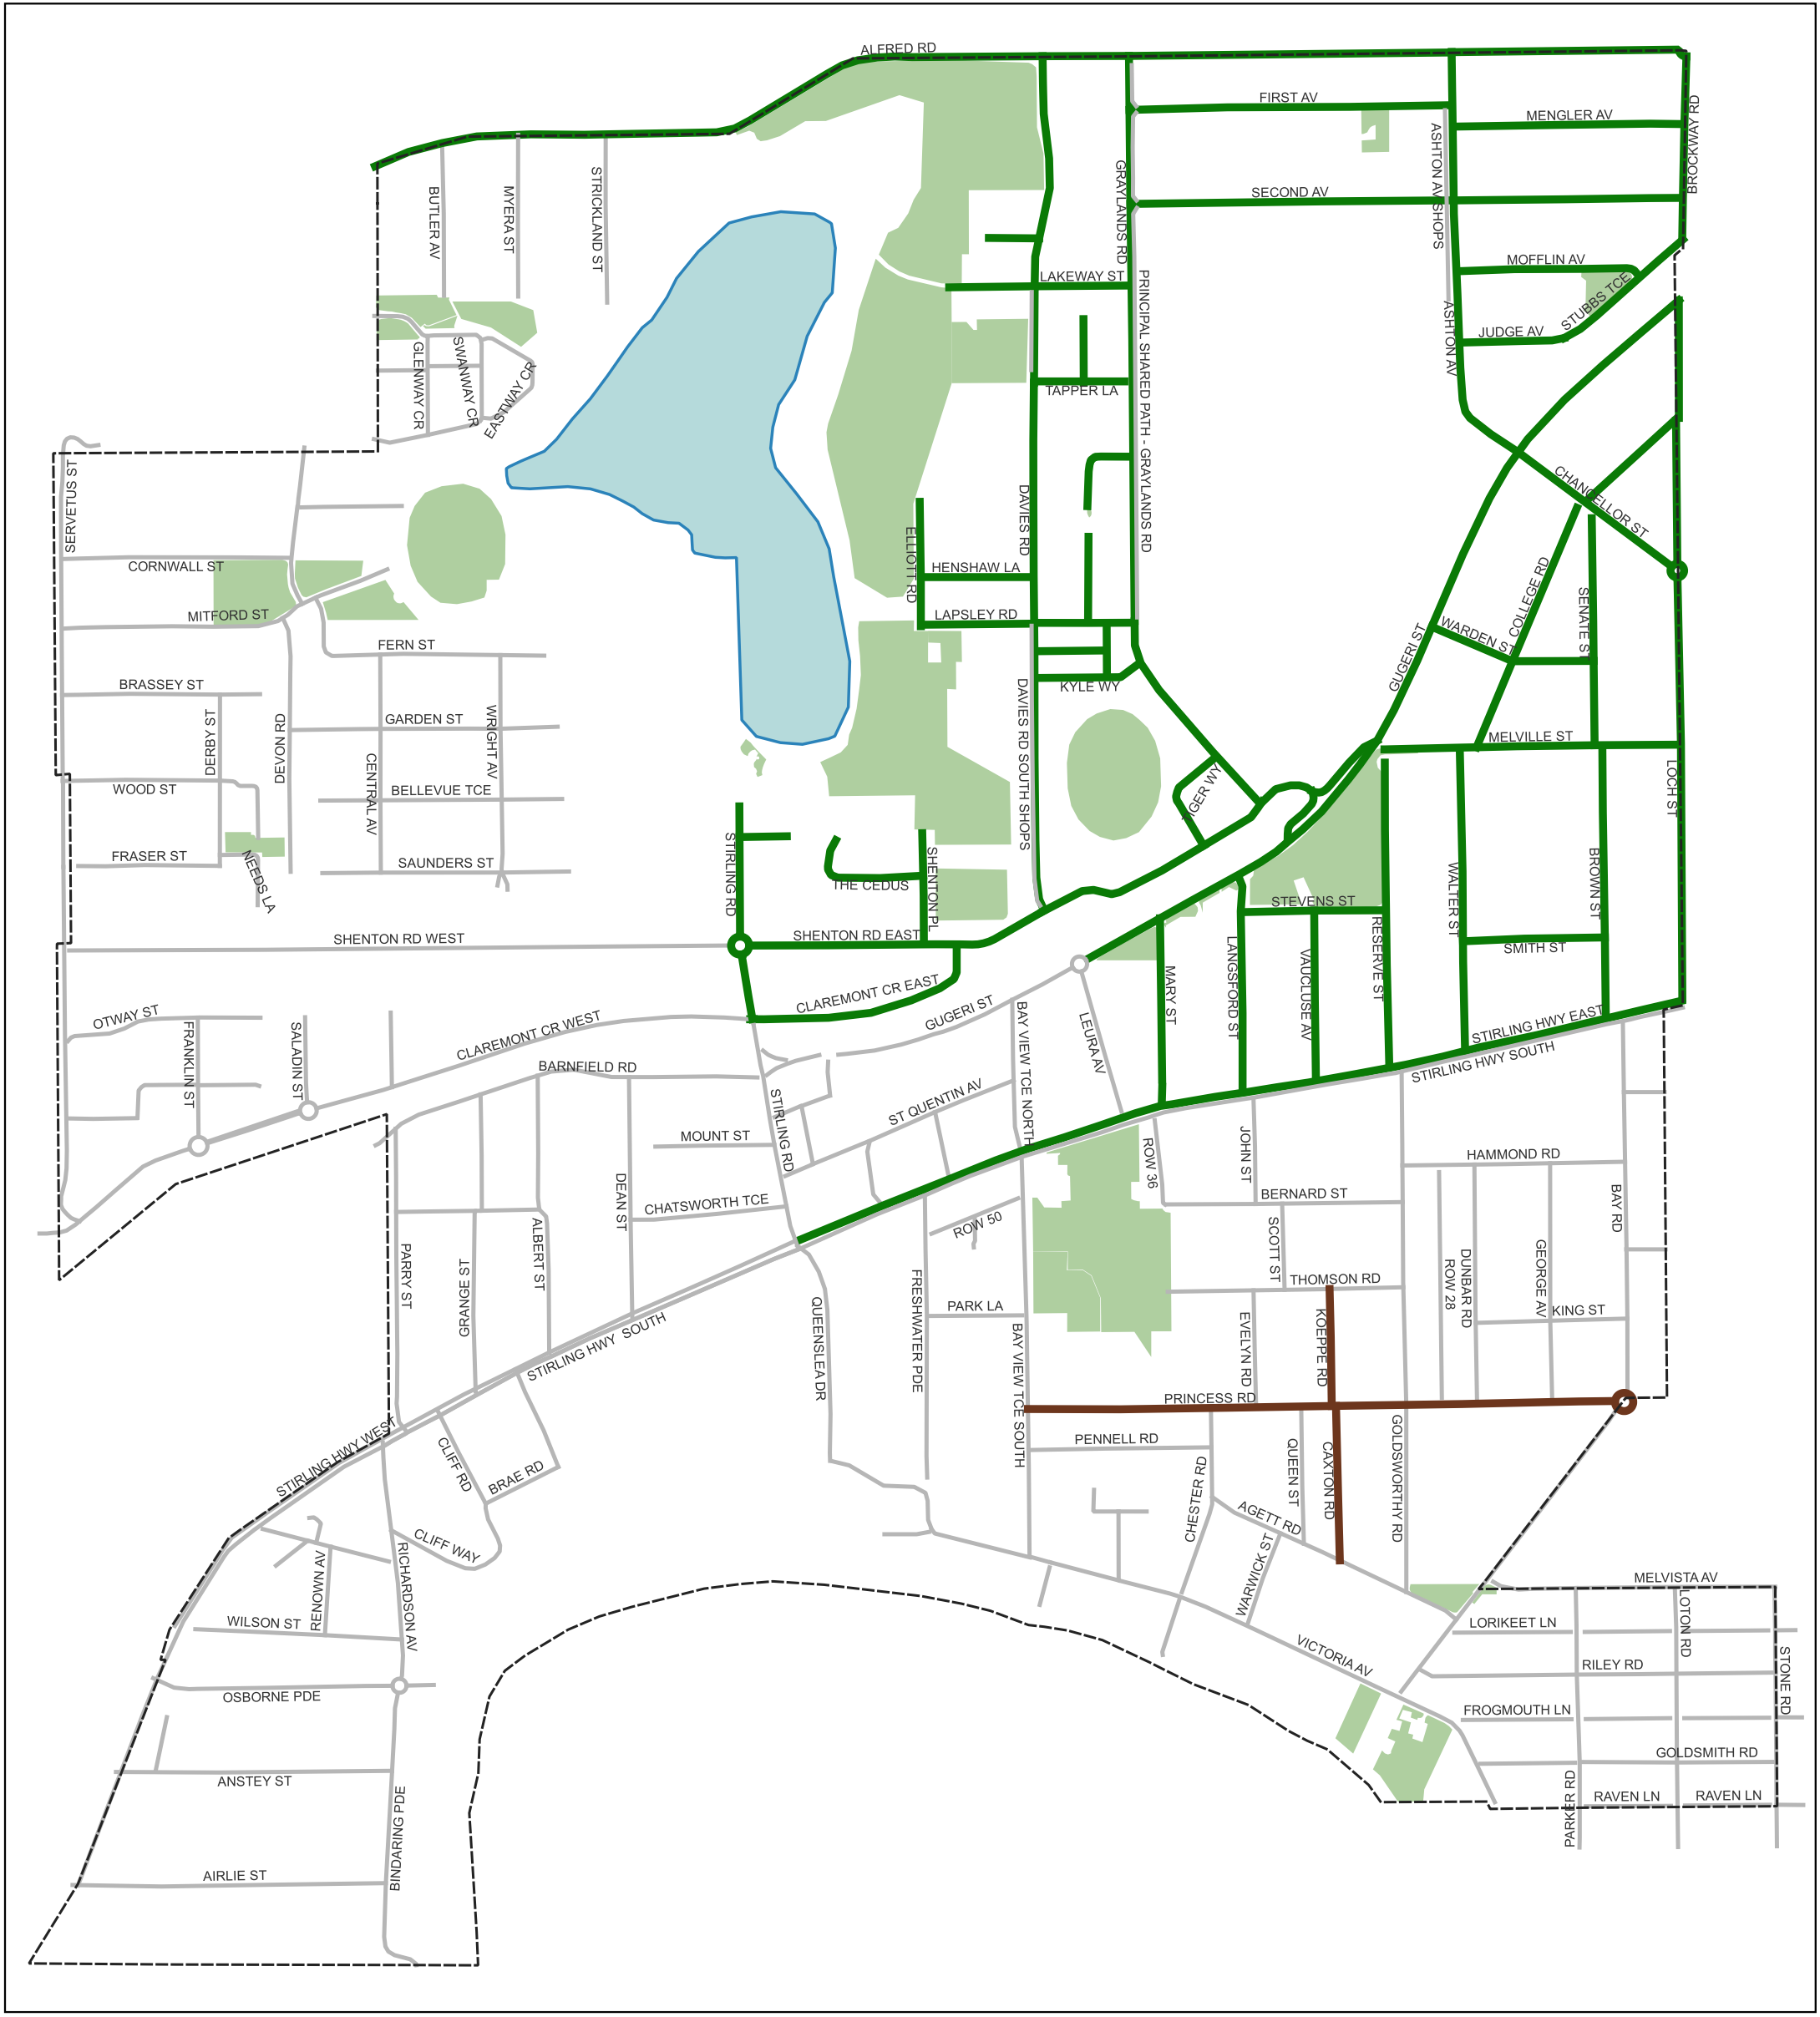

Leafy
 — Leafy Sweep Zone 1 - Tuesday
 — Leafy Sweep Zone 2 - Thursday

Legend

- East Ward Residential Streets - 1st Week
- High Debris - 1st Week

Legend

— South Ward - 2nd Week